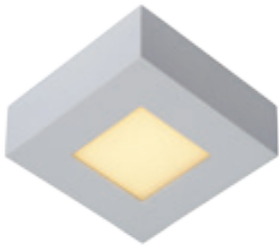

Spot **BRICE-LED**
28106/11/31

- 8W/Epistar Led/3000K/483lm
- dimmable driver 8W incl.
- Ø: 11,7cm/H: 3,9cm
- White
- Aluminium

28106/18/31

- 11W/Epistar Led/3000K/745lm
- dimmable driver 11W incl.
- Ø: 18cm/H: 3,9cm
- White
- Aluminium

28106/24/31

- 15W/Epistar Led/3000K/1006lm
- dimmable driver 15W incl.
- Ø: 24cm/H: 3,9cm
- White
- Aluminium

28106/30/31

- 30W/Epistar Led/3000K/1797lm
- dimmable driver 30W incl.
- Ø: 30cm/H: 3,9cm
- White
- Aluminium