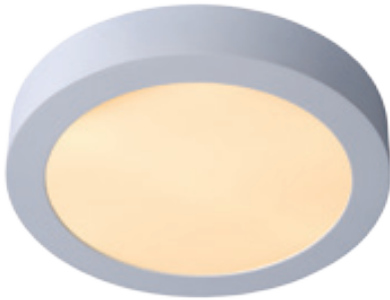

Spot **BRICE-LED**
28106/11/31

- 8W/Epistar Led/3000K/483lm
- dimmable driver 8W incl.
- Ø: 11,7cm/H: 3,9cm
- White
- Aluminium

28106/18/31

- 11W/Epistar Led/3000K/745lm
- dimmable driver 11W incl.
- Ø: 18cm/H: 3,9cm
- White
- Aluminium

28106/24/31

- 15W/Epistar Led/3000K/1006lm
- dimmable driver 15W incl.
- Ø: 24cm/H: 3,9cm
- White
- Aluminium

28106/30/31

- 30W/Epistar Led/3000K/1797lm
- dimmable driver 30W incl.
- Ø: 30cm/H: 3,9cm
- White
- Aluminium

28107/11/31

- 8W/Epistar Led/3000K/415lm
- dimmable driver 8W incl.
- H: 3,9cm/W: 10,8cm/L:10,8cm
- White
- Aluminium

28107/17/31

- 15W/Epistar Led/3000K/884lm
- dimmable driver 15W incl.
- H: 3,9cm/W: 16,8cm/L:16,8cm
- White
- Aluminium