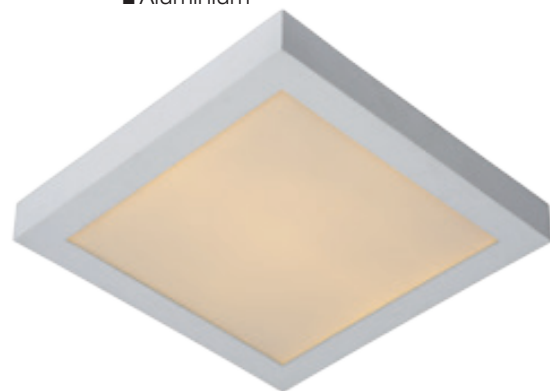

28107/30/31

- 30W/Epistar Led/3000K/1957lm
- dimmable driver 30W incl.
- H: 3,9cm/W: 30cm/L:30cm
- White
- Aluminium