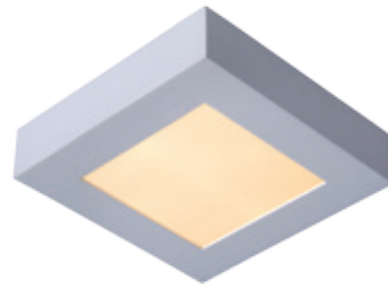

Spot **BRICE-LED**
28106/11/31

- 8W/Epistar Led/3000K/483lm
- dimmable driver 8W incl.
- Ø: 11,7cm/H: 3,9cm
- White
- Aluminium

28106/18/31

- 11W/Epistar Led/3000K/745lm
- dimmable driver 11W incl.
- Ø: 18cm/H: 3,9cm
- White
- Aluminium

28106/24/31

- 15W/Epistar Led/3000K/1006lm
- dimmable driver 15W incl.
- Ø: 24cm/H: 3,9cm
- White
- Aluminium

28106/30/31

- 30W/Epistar Led/3000K/1797lm
- dimmable driver 30W incl.
- Ø: 30cm/H: 3,9cm
- White
- Aluminium

28107/11/31

- 8W/Epistar Led/3000K/415lm
- dimmable driver 8W incl.
- H: 3,9cm/W: 10,8cm/L:10,8cm
- White
- Aluminium

28107/17/31

- 15W/Epistar Led/3000K/884lm
- dimmable driver 15W incl.
- H: 3,9cm/W: 16,8cm/L:16,8cm
- White
- Aluminium