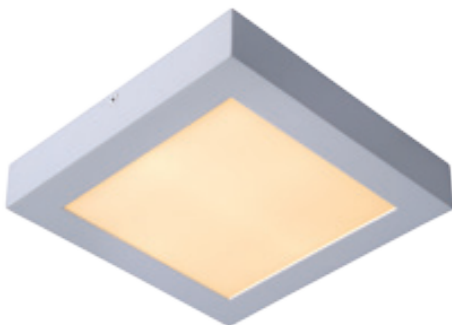

Spot **BRICE-LED**
28106/11/31

- 8W/Epistar Led/3000K/483lm
- dimmable driver 8W incl.
- Ø: 11,7cm/H: 3,9cm
- White
- Aluminium

28106/18/31

- 11W/Epistar Led/3000K/745lm
- dimmable driver 11W incl.
- Ø: 18cm/H: 3,9cm
- White
- Aluminium

28106/24/31

- 15W/Epistar Led/3000K/1006lm
- dimmable driver 15W incl.
- Ø: 24cm/H: 3,9cm
- White
- Aluminium

28106/30/31

- 30W/Epistar Led/3000K/1797lm
- dimmable driver 30W incl.
- Ø: 30cm/H: 3,9cm
- White
- Aluminium

28107/11/31

- 8W/Epistar Led/3000K/415lm
- dimmable driver 8W incl.
- H: 3,9cm/W: 10,8cm/L:10,8cm
- White
- Aluminium

28107/17/31

- 15W/Epistar Led/3000K/884lm
- dimmable driver 15W incl.
- H: 3,9cm/W: 16,8cm/L:16,8cm
- White
- Aluminium