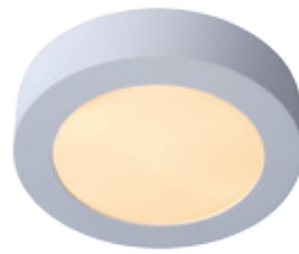

Spot **BRICE-LED**
28106/11/31

- 8W/Epistar Led/3000K/483lm
- dimmable driver 8W incl.
- Ø: 11,7cm/H: 3,9cm
- White
- Aluminium

28106/18/31

- 11W/Epistar Led/3000K/745lm
- dimmable driver 11W incl.
- Ø: 18cm/H: 3,9cm
- White
- Aluminium

28106/24/31

- 15W/Epistar Led/3000K/1006lm
- dimmable driver 15W incl.
- Ø: 24cm/H: 3,9cm
- White
- Aluminium

28106/30/31

- 30W/Epistar Led/3000K/1797lm
- dimmable driver 30W incl.
- Ø: 30cm/H: 3,9cm
- White
- Aluminium

28107/11/31

- 8W/Epistar Led/3000K/415lm
- dimmable driver 8W incl.
- H: 3,9cm/W: 10,8cm/L:10,8cm
- White
- Aluminium

28107/17/31

- 15W/Epistar Led/3000K/884lm
- dimmable driver 15W incl.
- H: 3,9cm/W: 16,8cm/L:16,8cm
- White
- Aluminium